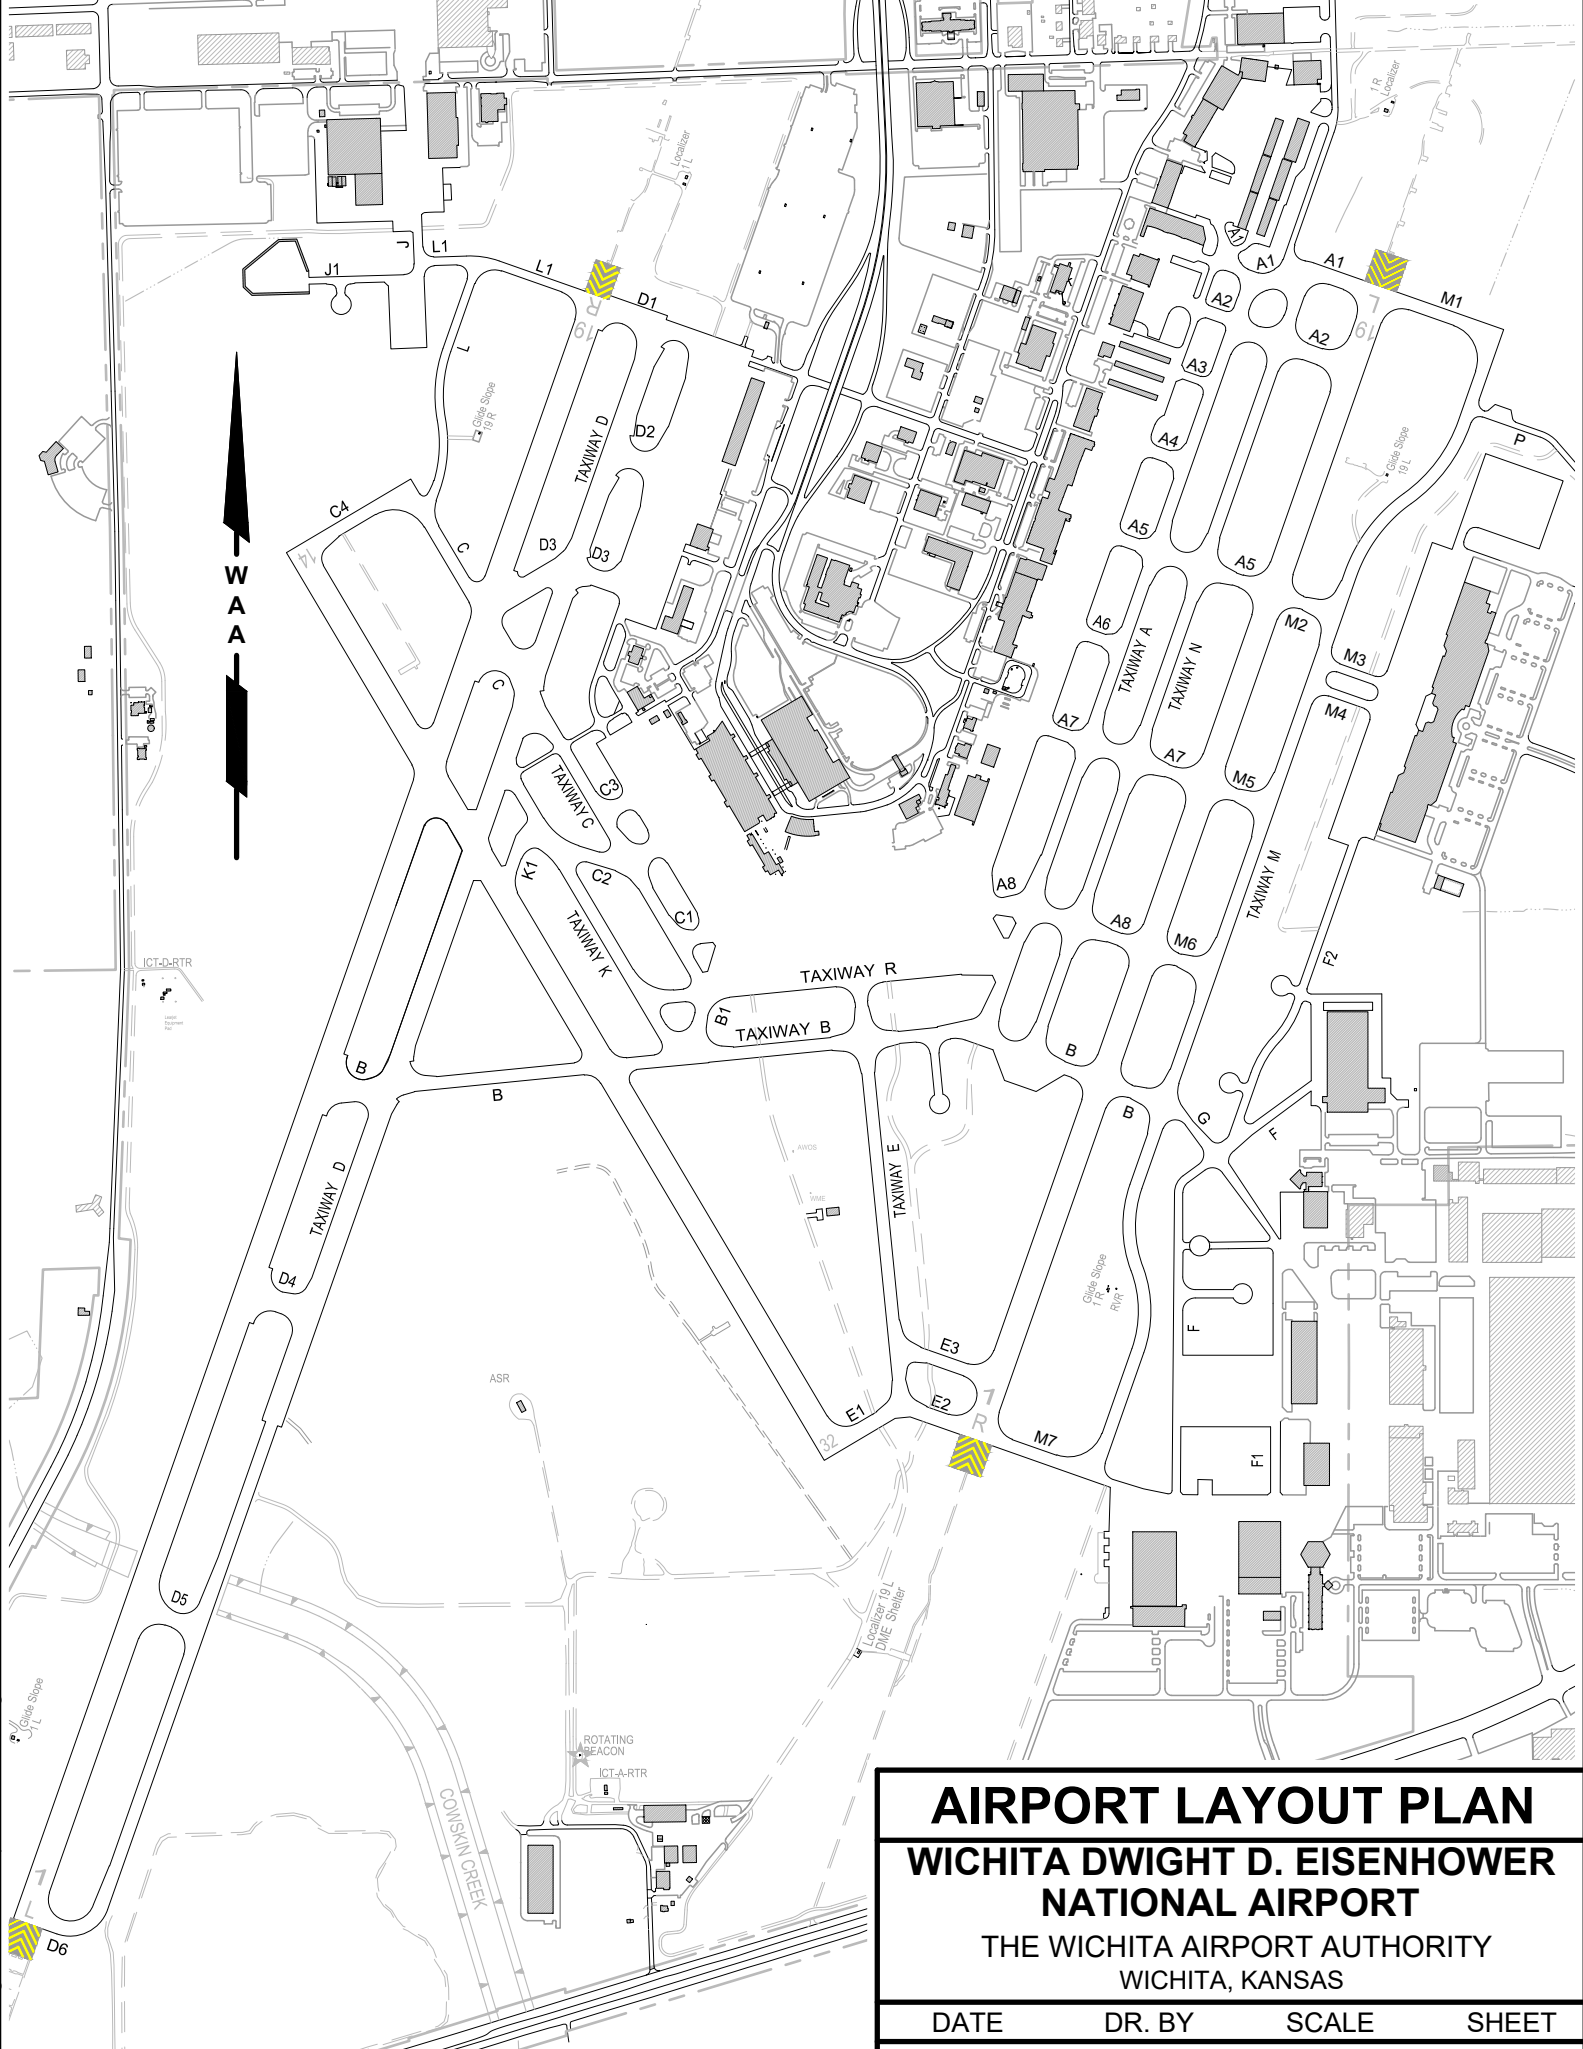

DA:Drawings\202-General Airport\AIP Current.dwg, 8/23/2022, 3:27:17 PM

**AIRPORT LAYOUT PLAN**  
**WICHITA DWIGHT D. EISENHOWER**  
**NATIONAL AIRPORT**  
 THE WICHITA AIRPORT AUTHORITY  
 WICHITA, KANSAS

DATE	DR. BY	SCALE	SHEET
8/23/2022	B.J.H.	1" = 1200'	1 of 1